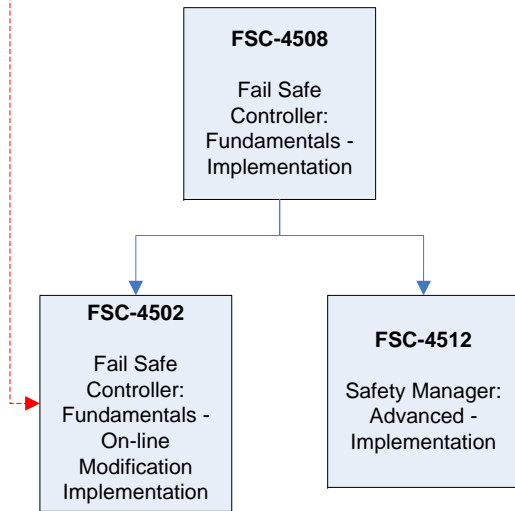

Fail Safe Controller – Overview Courses Flow Chart

Pre-requisite
Courses

Overview

FSC-4501
Fail Safe Controller:
Fundamentals -
Managers Overview

Fail Safe Controller – Implementation Courses Flow Chart

Pre-requisite
Courses

FSC-4508

Implementation

Fail Safe Controller – Maintenance Courses Flow Chart

Pre-requisite
Courses

Maintenance

FSC-4505
Fail Safe Controller:
Fundamentals -
Maintenance